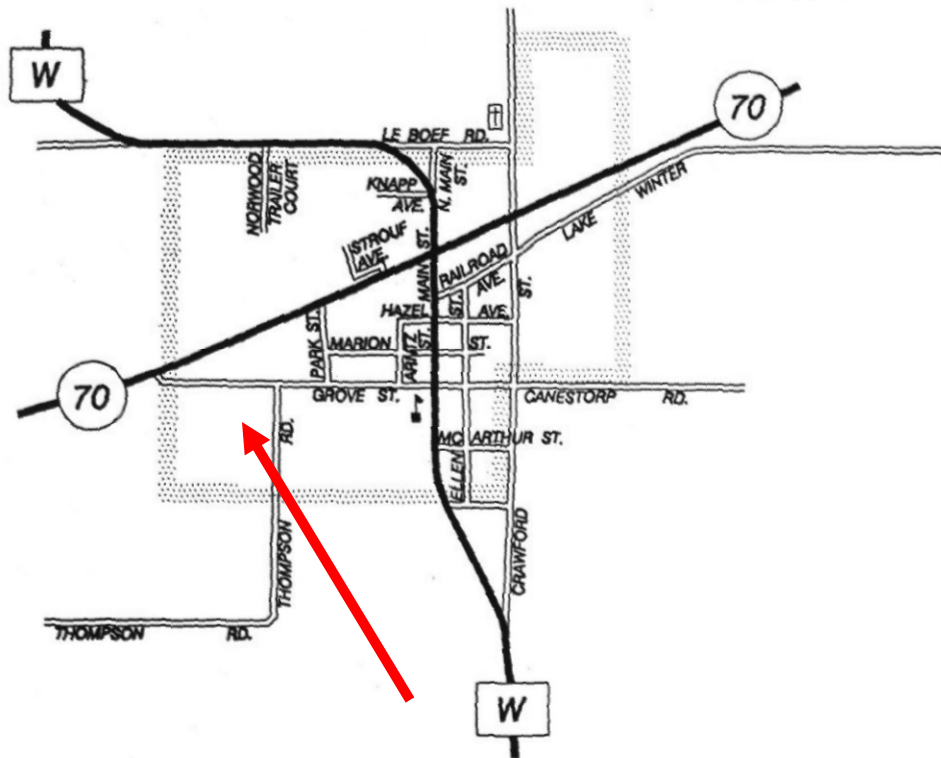

# WINTER

The track is located on Grove Street at the west edge of the Village Winter and is set-up to park your trailers beginning Friday evening. You may find that not all of the lodging establishments have accommodations for your trailers, or limited space. While a request will be made for higher law-enforcement presence, please remember to secure your trailers.

All of the lodging establishments on our poster and web site are within ½ hour's drive to the track.

Any further questions regarding this event are encouraged to call Todd Miller @ 715-266-6039.